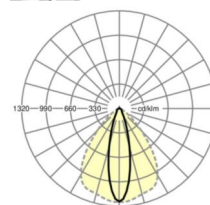

CHARACTERISTICS

Order number	19521004370
EAN number	4020863438686
Commodity code	94051190
Certification mark	IP 20, Protection class I, ENEC10 VDE, F, HACCP DIN10500/Food/IFS-application-related suitability/BRC, Indoor, CE
Impact resistance (IK rating)	IK03 (-20°C bis 35°C)
Ambient temperatur	ta -20°C to 35°C
Warranty period	5 years
State funding programs	BEG - Federal funding for efficient buildings (valid only for Germany)

ELECTRICAL ENGINEERING

Controller	Electronic driver (1 pcs.)
System output	63W
Mains voltage	230V/50Hz
Circuit breakers (inrush current)	10 pieces/B10, 16 pieces/B16, 10 pieces/C10, 16 pieces/C16
Energy efficiency class/light source	C

LIGHTING TECHNOLOGY

Placement	LED, Colour rendering/Light colour CRI ≥ 80 / 4000K
Colour tolerance (MacAdam)	3SDCM
Nominal luminous flux	11286lm
LED service life	70000h L80/B10 (Tq 35°C), 100000h L80/B50 (Tq 30°C)
Luminaire luminous efficiency	178lm/W
Beam angle	25° (C0) / 100° (C90)
UGR lat./long.	18.8 / 24.0

MECHANICS

Housing colour	traffic white RAL 9016
Dimensions (LxWxH/DxH)	1531mm x 55mm x 37mm
Weight (net)	1.65kg
Type of installation	Mounting rail system installation, Light structure

Dimensions

L	1531 mm	Length
B	55 mm	Width
H	37 mm	Height

DEEP-LINK

<https://www.regiolum.de/en/article/19521004370>

Reference	LED 11000lm 840
ηLB	100 %
Φ ↓/↑	98 % / 2 %
UGR lat./long.	18.8 / 24.0